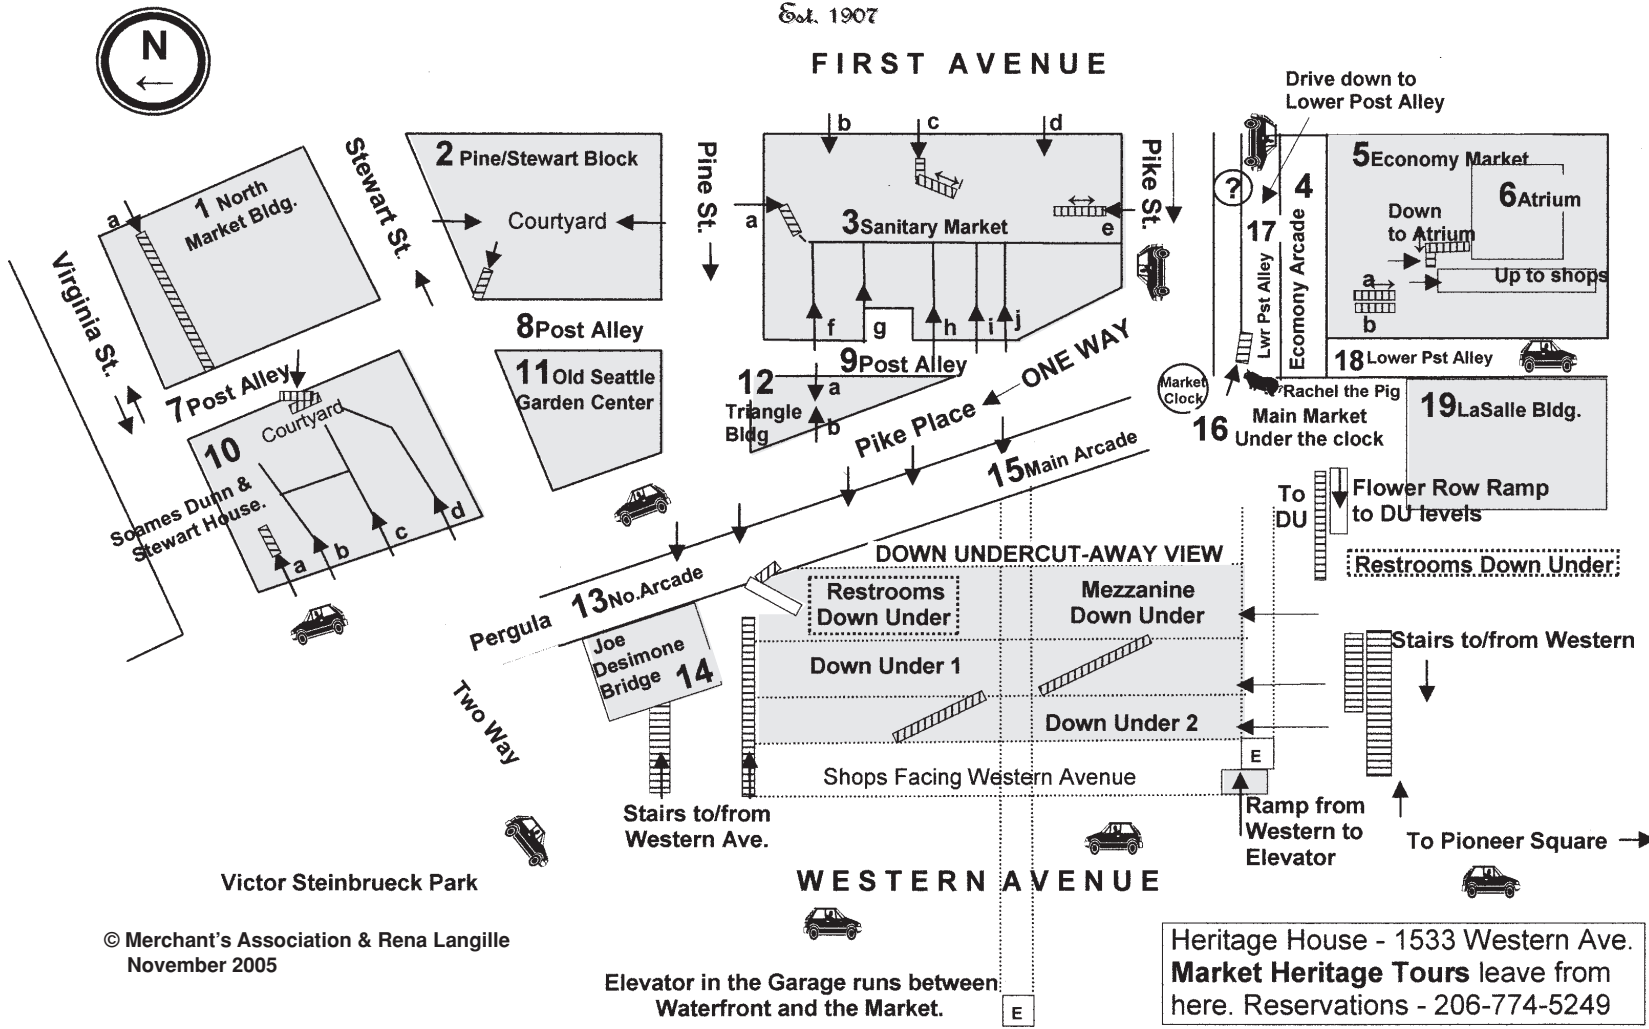

MAP OF THE PIKE PLACE PUBLIC MARKET

- MEET THE PRODUCER -

Est. 1907

© Merchant's Association & Rena Langille
November 2005

Elevator in the Garage runs between
Waterfront and the Market.

Heritage House - 1533 Western Ave.
Market Heritage Tours leave from
here. Reservations - 206-774-5249

LEGENDS

- ? - Information— 1st Ave & Pike Pl. & ticket/Ticket*
- E— Elevator
- DU— Down Under shops below Pike Place-M 1, 2
- Arcade— [diagonal lines symbol]
- Ramp— [staircase symbol]
- Stairs— [staircase symbol]
- Entrance/Exits— [arrow symbol]

- 1— North Market Bldg.
- 2— Pine/Stewart Block
- 3— Sanitary Market
- 4— Arcade
- 5— Economy Market
- 6— Atrium
- 7— 9pa - Post Alley
- 10— Soames Dunn Bldg. & Stewart House
- 11— The Old Seattle Garden Center Building
- 12— Triangle Building
- 13— North Arcade
- 14— Joe Desimone Bridge (crafts)
- 15— Main Arcade
- 16— Main Market Under the Clock, Rachel the Pig
- 17— 9pa - Post Alley
- 18— Lower Post Alley
- 19— LaSalle Bldg.

PARKING

Parking on Western Ave. on the Surface Lot or in the Garage.
Access to the Waterfront via elevator in the garage, or the stairs on the Hillclimb.
Some street parking at meters on 1st Ave. and Western Ave.
Free parking in designated areas on Pike Place- **Beware of restrictions.**
If you park in the garage ($3.50 / hour) get your ticket validated at participating merchants - each sticker worth $1.00 of parking in the garage.

INFORMATION BOOTH 682-7453 Pike/1st Ave.