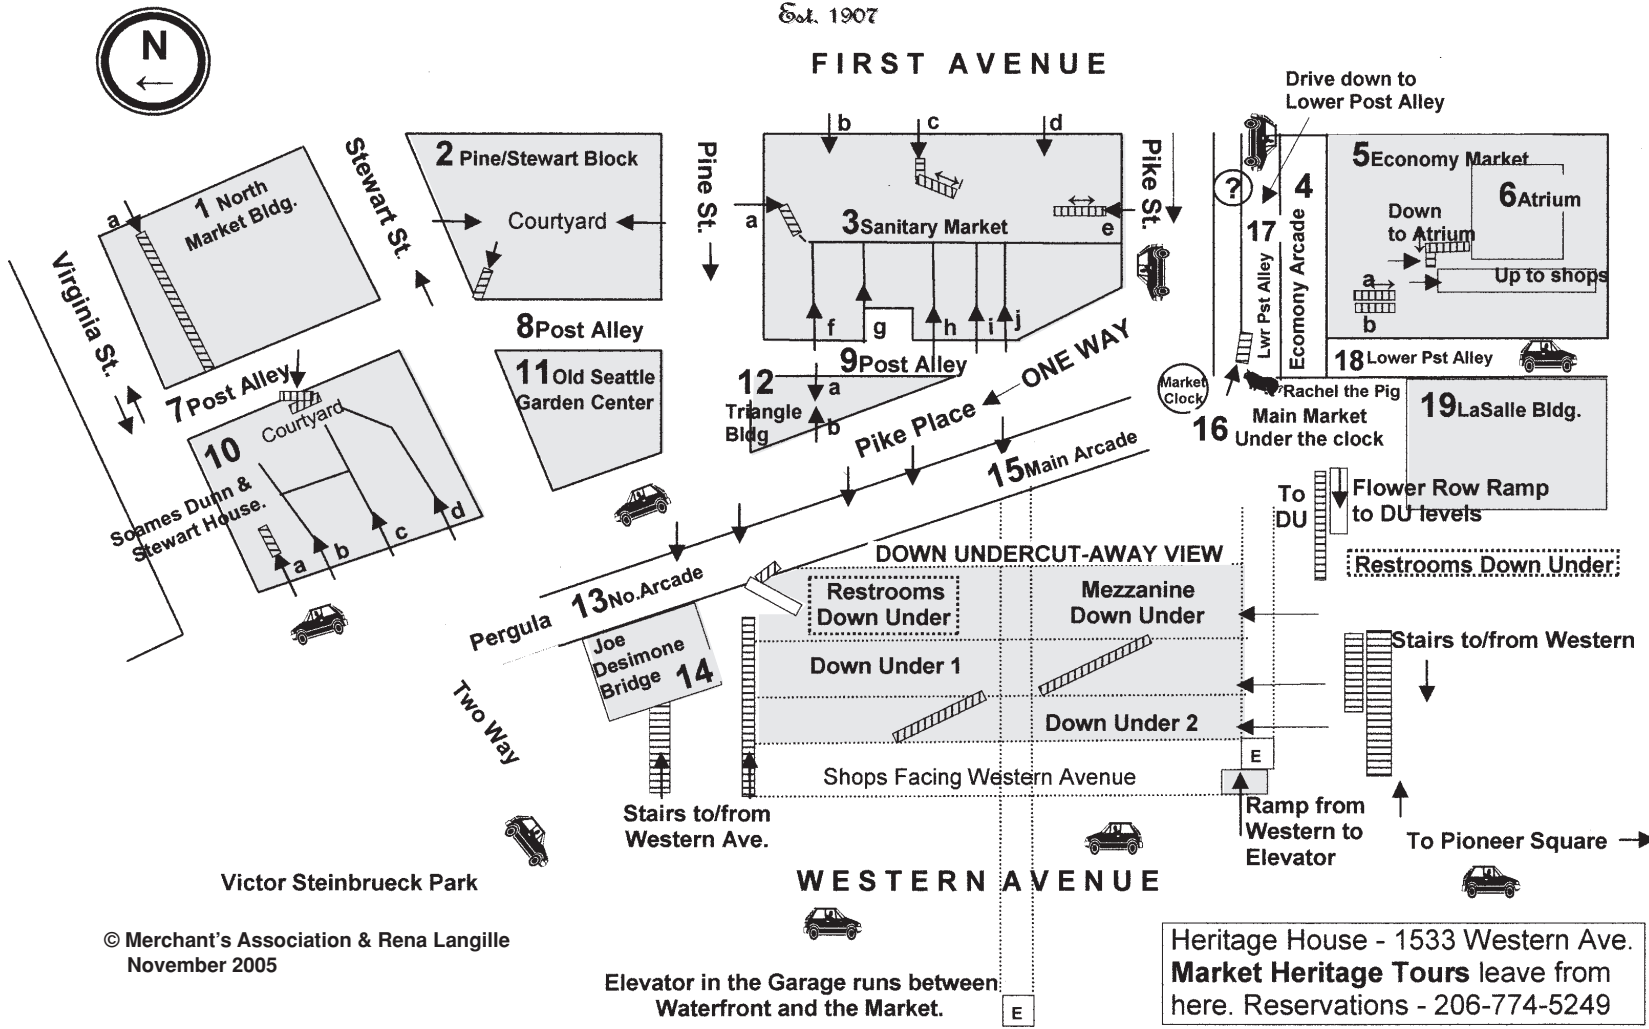

MAP OF THE PIKE PLACE PUBLIC MARKET

- MEET THE PRODUCER -

Est. 1907

© Merchant's Association & Rena Langille
November 2005

LEGENDS

- ? - Information— 1st Ave & Pike Pl. & ticket/Ticket*
- E— Elevator
- DU— Down Under shops below Pike Place-M 1, 2
- Arcade— [diagonal lines]
- Ramp— [staircase icon]
- Stairs— [staircase icon]
- Entrance/Exits— [arrow]

- 1— North Market Bldg.
- 2— Pine/Stewart Block
- 3— Sanitary Market
- 4— Arcade
- 5— Economy Market
- 6— Atrium
- 7— 9pa - Post Alley
- 10— Soames Dunn Bldg. & Stewart House
- 11— The Old Seattle Garden Center Building
- 12— Triangle Building
- 13— North Arcade
- 14— Joe Desimone Bridge (crafts)
- 15— Main Arcade
- 16— Main Market Under the Clock, Rachel the Pig
- FR— Flower Row
- 17-18— Lower Post Alley
- 19— LaSalle Bldg.

*Last minute discount tickets to entertainment
Due to space limitations this map is not to scale

PARKING

Parking on Western Ave. on the Surface Lot or in the Garage. Access to the Waterfront via elevator in the garage, or the stairs on the Hillclimb.
Some street parking at meters on 1st Ave. and Western Ave. Free parking in designated areas on Pike Place— Beware of restrictions.
If you park in the garage (\$3.50 / hour) get your ticket validated at participating merchants - each sticker worth \$1.00 of parking in the garage.