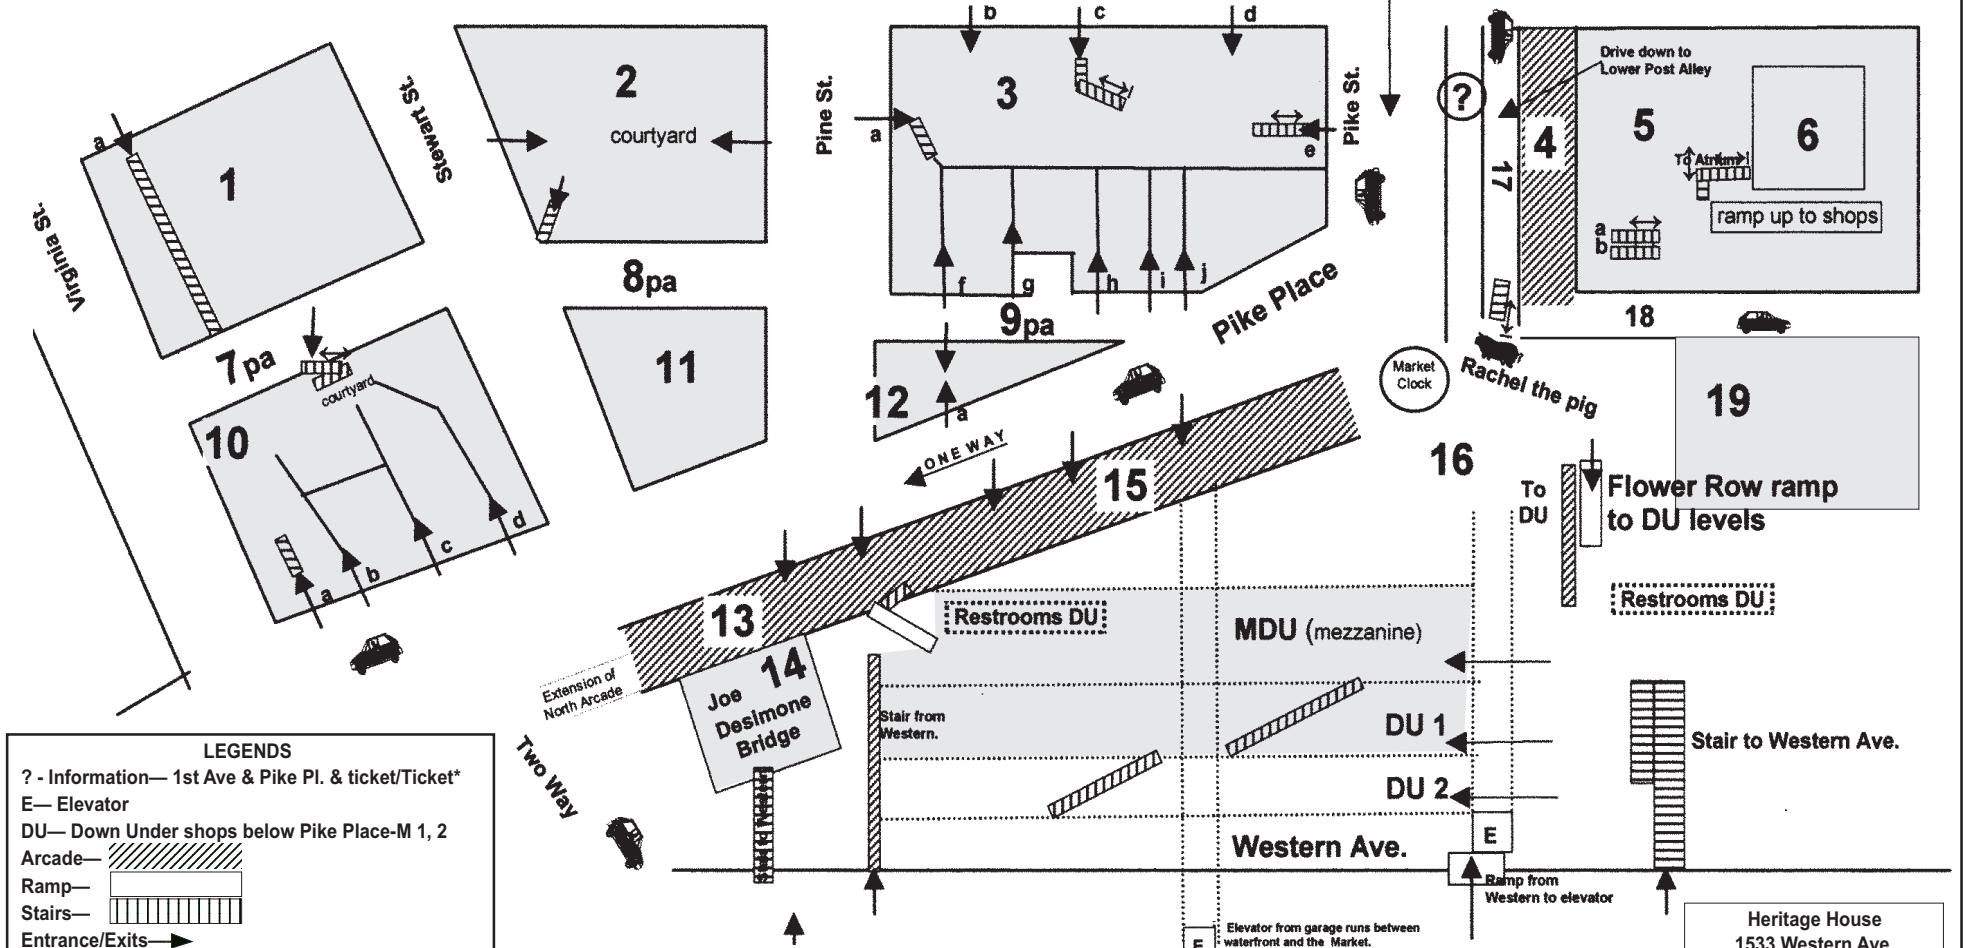

MAP OF THE PIKE PLACE PUBLIC MARKET

- MEET THE PRODUCER -

Est. 1907

FIRST AVENUE

**LEGENDS**  
 ? - Information— 1st Ave & Pike Pl. & ticket/Ticket\*  
 E— Elevator  
 DU— Down Under shops below Pike Place-M 1, 2  
 Arcade— [hatched pattern]  
 Ramp— [diagonal lines]  
 Stairs— [staircase icon]  
 Entrance/Exits— [arrow]

- 1— North Market Bldg.
- 2— Pine/Stewart Block
- 3— Sanitary Market
- 4— Arcade
- 5— Economy Market
- 6— Atrium
- 7— 9pa - Post Alley
- 10— Soames Dunn Bldg. & Stewart House
- 11— The Old Seattle Garden Center Building
- 12— Triangle Building
- 13— North Arcade
- 14— Joe Desimone Bridge (crafts)
- 15— Main Arcade
- 16— Main Market Under the Clock, Rachel the Pig
- 17-18— Lower Post Alley
- 19— LaSalle Bldg.

**PARKING**  
 Parking on Western Ave. on the Surface Lot or in the Garage. Access to the Waterfront via elevator in the garage, or the stairs on the Hillclimb.  
 Some street parking at meters on 1st Ave. and Western Ave. Free parking in designated areas on Pike Place— Beware of restrictions.  
 If you park in the garage (\$3.50 / hour) get your ticket validated at participating merchants - each sticker worth \$1.00 of parking in the garage.