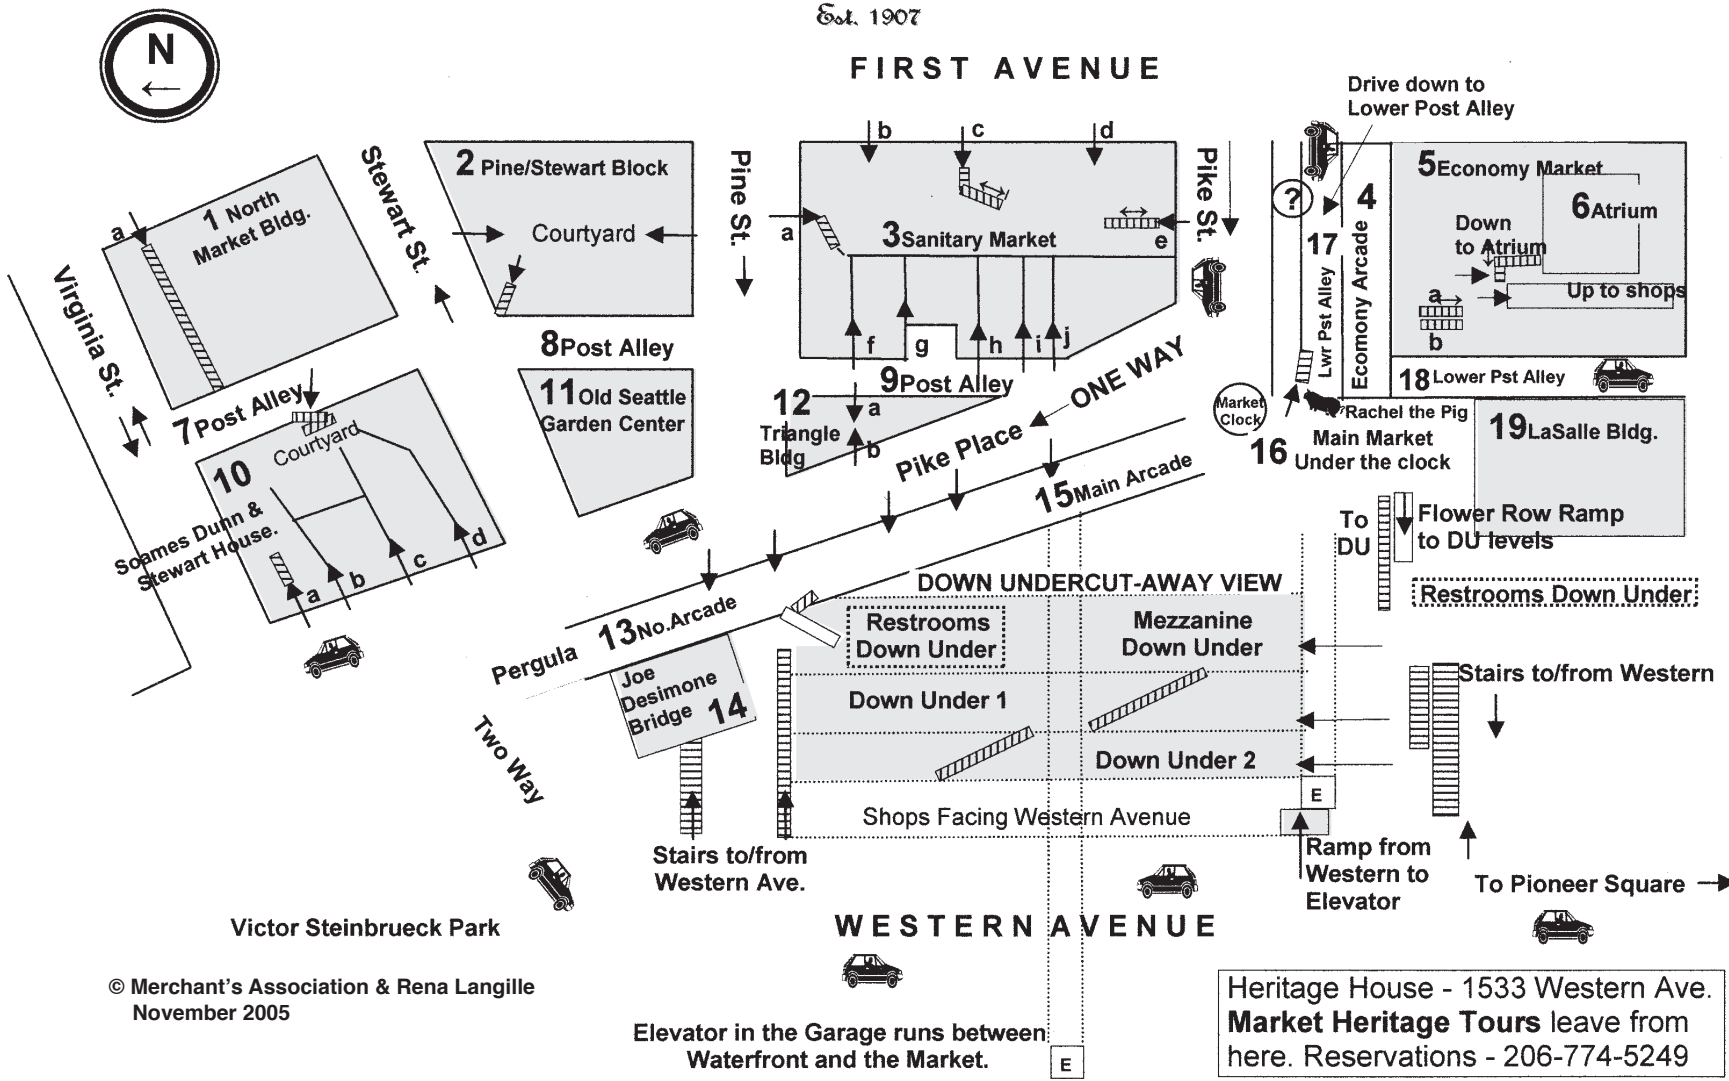

MAP OF THE PIKE PLACE PUBLIC MARKET

- MEET THE PRODUCER -

Est. 1907

© Merchant's Association & Rena Langille November 2005

LEGENDS

- ? - Information— 1st Ave & Pike Pl. & ticket/Ticket*
- E— Elevator
- DU— Down Under shops below Pike Place-M 1, 2
- Arcade— [Symbol]
- Ramp— [Symbol]
- Stairs— [Symbol]
- Entrance/Exits— [Symbol]

- 1— North Market Bldg.
- 2— Pine/Stewart Block
- 3— Sanitary Market
- 4— Arcade
- 5— Economy Market
- 6— Atrium
- 7— 9pa - Post Alley
- 10— Soames Dunn Bldg. & Stewart House
- 11— The Old Seattle Garden Center Building
- 12— Triangle Building
- 13— North Arcade
- 14— Joe Desimone Bridge (crafts)
- 15— Main Arcade
- 16— Main Market Under the Clock, Rachel the Pig
- FR— Flower Row
- 17-18— Lower Post Alley
- 19— LaSalle Bldg.

*Last minute discount tickets to entertainment Due to space limitations this map is not to scale

PARKING

Parking on Western Ave. on the Surface Lot or in the Garage. Access to the Waterfront via elevator in the garage, or the stairs on the Hillclimb. Some street parking at meters on 1st Ave. and Western Ave. Free parking in designated areas on Pike Place- **Beware of restrictions.** If you park in the garage (\$3.50 / hour) get your ticket validated at participating merchants - each sticker worth \$1.00 of parking in the garage.