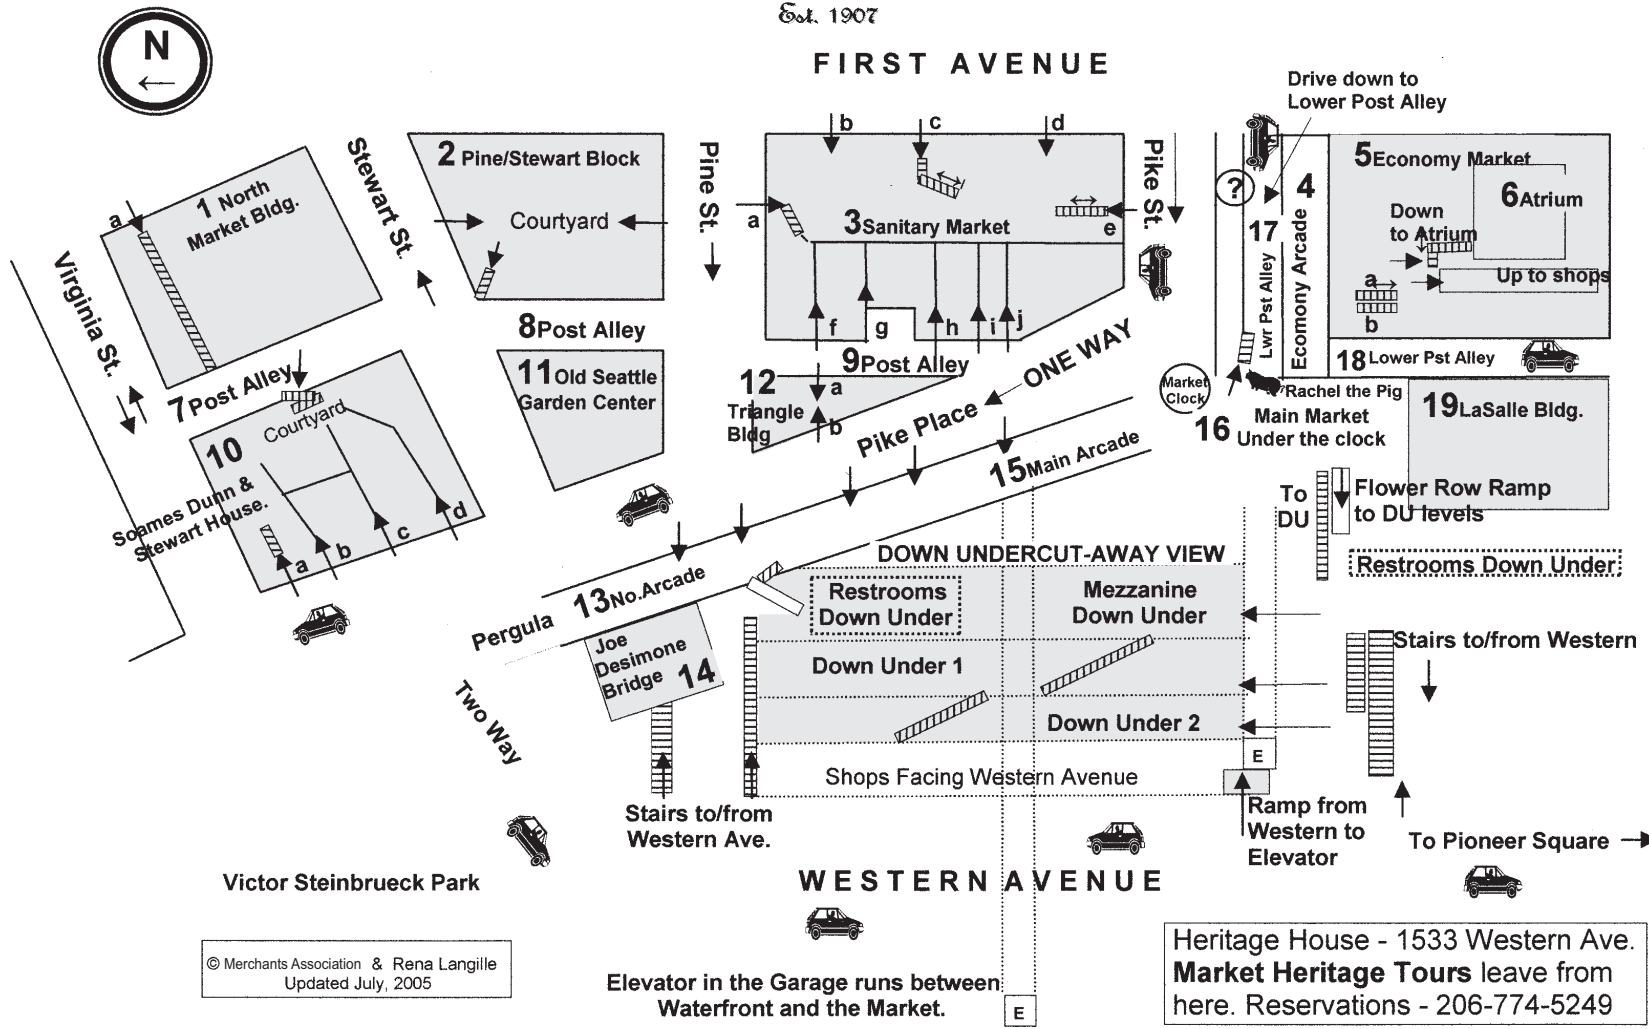

MAP OF THE PIKE PLACE PUBLIC MARKET

- MEET THE PRODUCER -

Est. 1907

© Merchants Association & Rena Langille Updated July, 2005

LEGENDS

- ? - Information— 1st Ave & Pike Pl. & ticket/Ticket\*
- E— Elevator
- DU— Down Under shops below Pike Place-M 1, 2
- Arcade— [diagonal lines]
- Ramp— [staircase icon]
- Stairs— [stairs icon]
- Entrance/Exits— [arrow]

- 1— North Market Bldg.
- 2— Pine/Stewart Block
- 3— Sanitary Market
- 4— Arcade
- 5— Economy Market
- 6— Atrium
- 7— 9pa - Post Alley
- 10— Soames Dunn Bldg. & Stewart House
- 11— The Old Seattle Garden Center Building
- 12— Triangle Building
- 13— North Arcade
- 14— Joe Desimone Bridge (crafts)
- 15— Main Arcade
- 16— Main Market Under the Clock, Rachel the Pig
- 17— 9pa - Post Alley
- 18— Lower Post Alley
- 19— LaSalle Bldg.

\*Last minute discount tickets to entertainment Due to space limitations this map is not to scale

PARKING

Parking on Western Ave. on the Surface Lot or in the Garage. Access to the Waterfront via elevator in the garage, or the stairs on the Hillclimb.  
Some street parking at meters on 1st Ave. and Western Ave. Free parking in designated areas on Pike Place— Beware of restrictions.  
If you park in the garage (\$3.50 / hour) get your ticket validated at participating merchants - each sticker worth \$1.00 of parking in the garage.