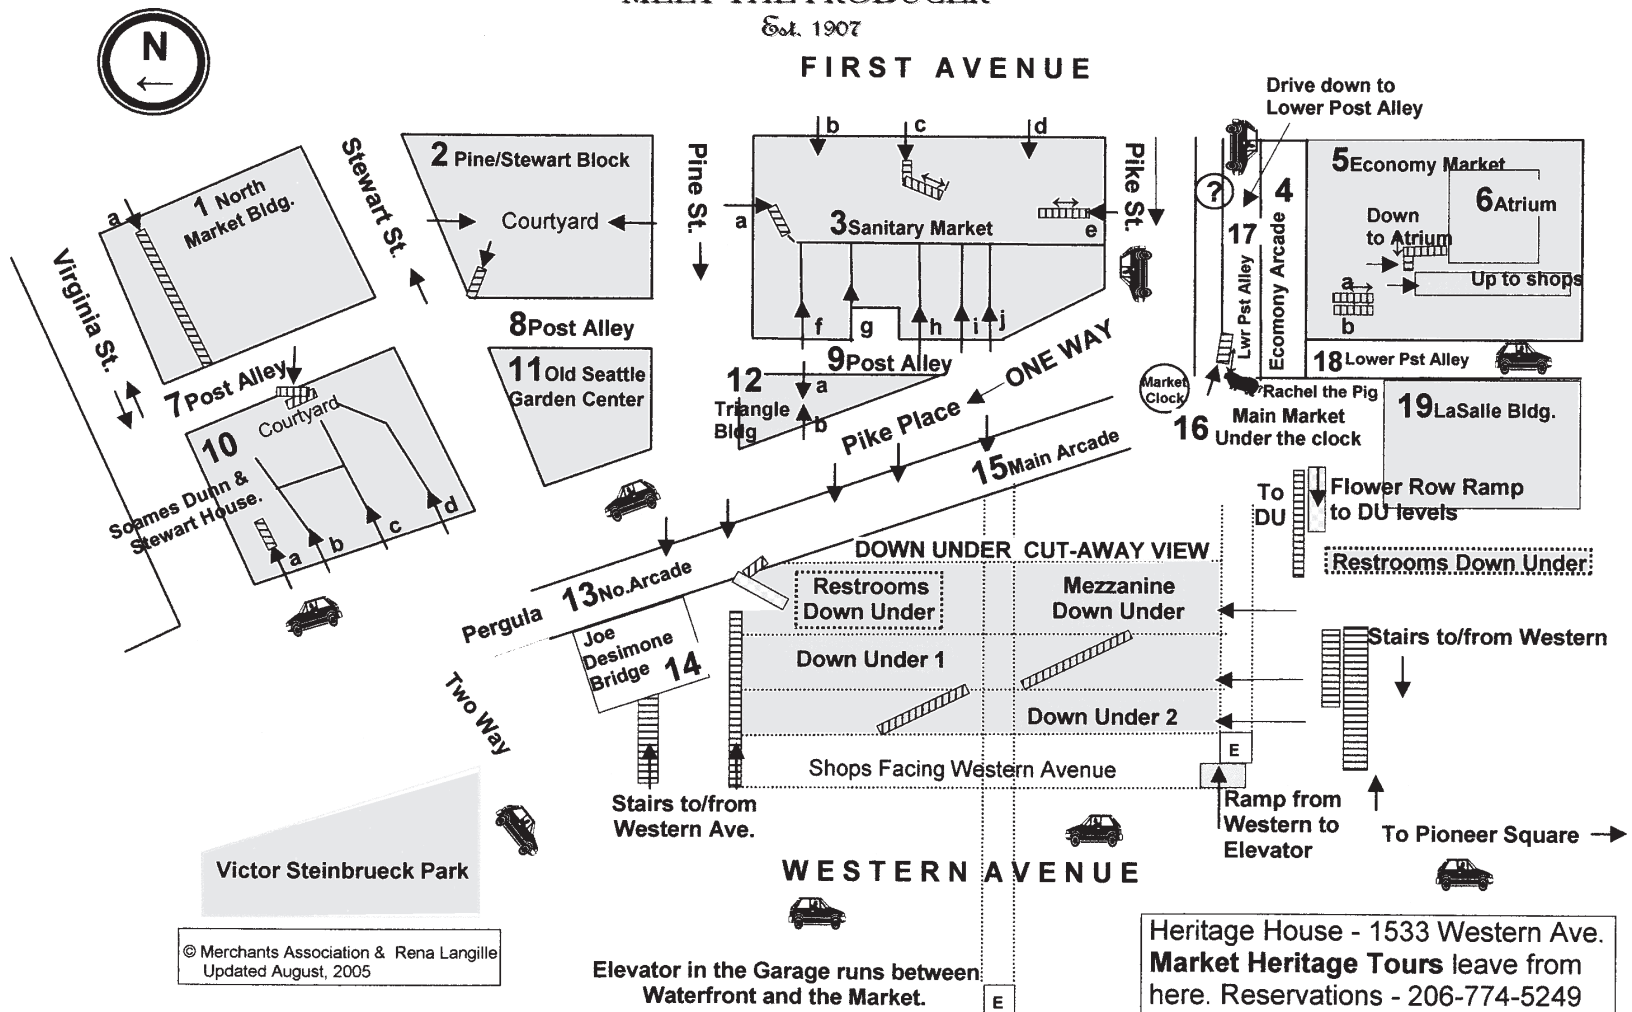

MAP OF THE PIKE PLACE PUBLIC MARKET

- MEET THE PRODUCER -

Est. 1907

© Merchants Association & Rena Langille Updated August, 2005

LEGENDS

- ? - Information— 1st Ave & Pike Pl. & ticket/Ticket*
- E— Elevator
- DU— Down Under shops below Pike Place-M 1, 2
- Arcade— [diagonal lines symbol]
- Ramp— [staircase symbol]
- Stairs— [staircase symbol]
- Entrance/Exits— [arrow symbol]

- 1— North Market Bldg.
- 2— Pine/Stewart Block
- 3— Sanitary Market
- 4— Arcade
- 5— Economy Market
- 6— Atrium
- 7— 9pa - Post Alley
- 10— Soames Dunn Bldg. & Stewart House
- 11— The Old Seattle Garden Center Building
- 12— Triangle Building
- 13— North Arcade
- 14— Joe Desimone Bridge (crafts)
- 15— Main Arcade
- 16— Main Market Under the Clock, Rachel the Pig
- 17-18— Lower Post Alley
- 19— LaSalle Bldg.

*Last minute discount tickets to entertainment Due to space limitations this map is not to scale

PARKING

Parking on Western Ave. on the Surface Lot or in the Garage. Access to the Waterfront via elevator in the garage, or the stairs on the Hillclimb.
Some street parking at meters on 1st Ave. and Western Ave. Free parking in designated areas on Pike Place— Beware of restrictions.
If you park in the garage (\$3.50 / hour) get your ticket validated at participating merchants - each sticker worth \$1.00 of parking in the garage.